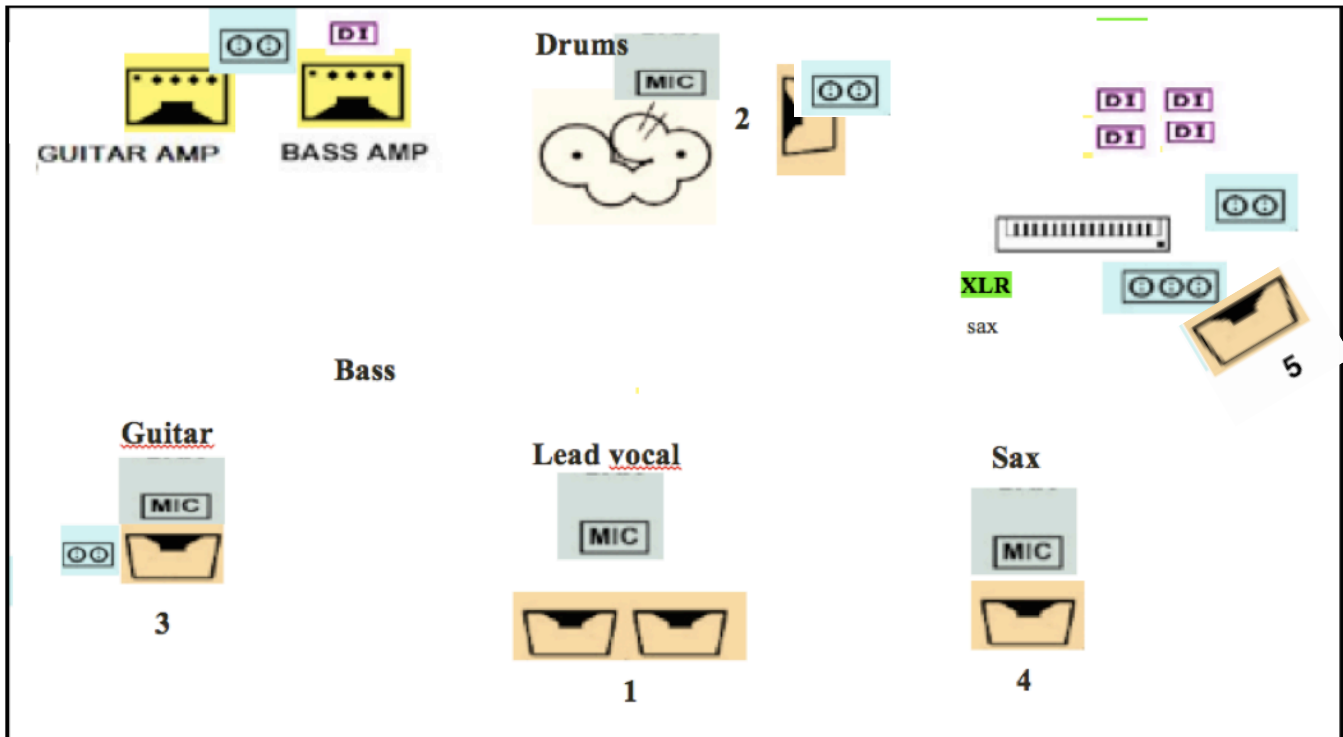

Stageplan / inputlist

1	Kick	
2	Snare	
3	Hihat	
4	Tom 1	
5	Floortom	
6	Overhead left	
7	Overhead right	
8	Bass	
9	Guitar	
10	Keys left	DI
11	Keys right	DI
12	Keys 2 left	DI
13	Keys 2 right	DI
14	Tenor sax	Own clip-on mic (XLR)
15	Lead vocal	No arm on mic. stand. Extra out line for in-ear system from monitor mixing table.
16	Vocal Sax	
17	Vocal drum	Optinal: extra out line for in-ear system
18	Vocal guitar	

Monitor Groups:		On monitor:
1.	Lead vocal	! Only lead vocals (also on in-ear system)
2.	Drums	Kick, snare, vocal drum, guitar, bass, keys (often the drummer has in-ear system attached to mic. stand)
3.	Guitar	(Bigger stage) Drums, vocal guitar, vocal drums little bit of keys
4.	Sax	Sax, Vocal sax, kick
5.	Keys	Keys, Drums, guitar, vocals